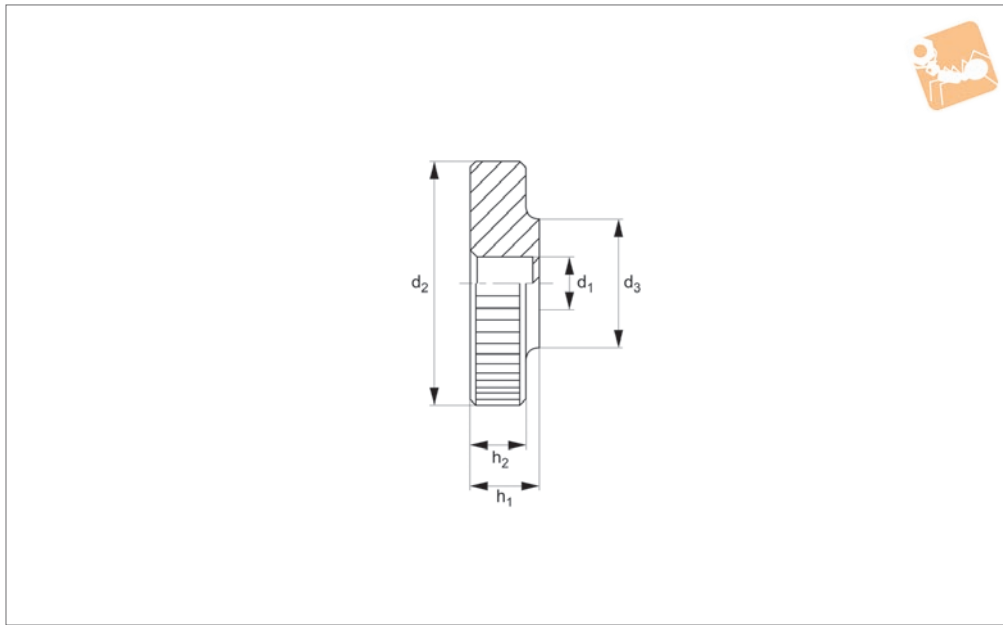

Brass Flat Knurled Nuts

DIN 467

P0406.BR

THUMB SCREWS

Material

Brass, Cu3 (CuZn39Pb3).

Technical Notes

To DIN 467, size M12 not contained in DIN standard.

Order No.	Thread	d ₂	d ₃	h ₁	h ₂	Material	Finish	Weight g
P0406.040-BR	M 4	16.0	8.0	4.0	3.5	Brass	Self colour/Unfinished	5.0