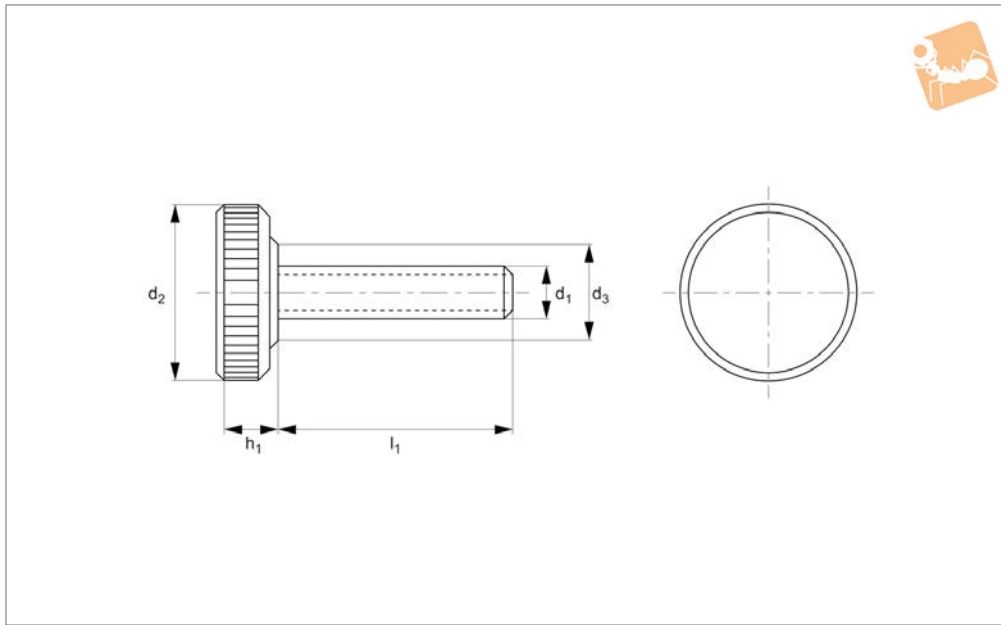

# Plastic Head Thumb Screws

A4 stainless thread

**P0480.A4**

THUMB SCREWS

**Material**

Stainless steel thread (A4, AISI 316), with black plastic head, other colours ( red,

blue, green, white ) available on request.